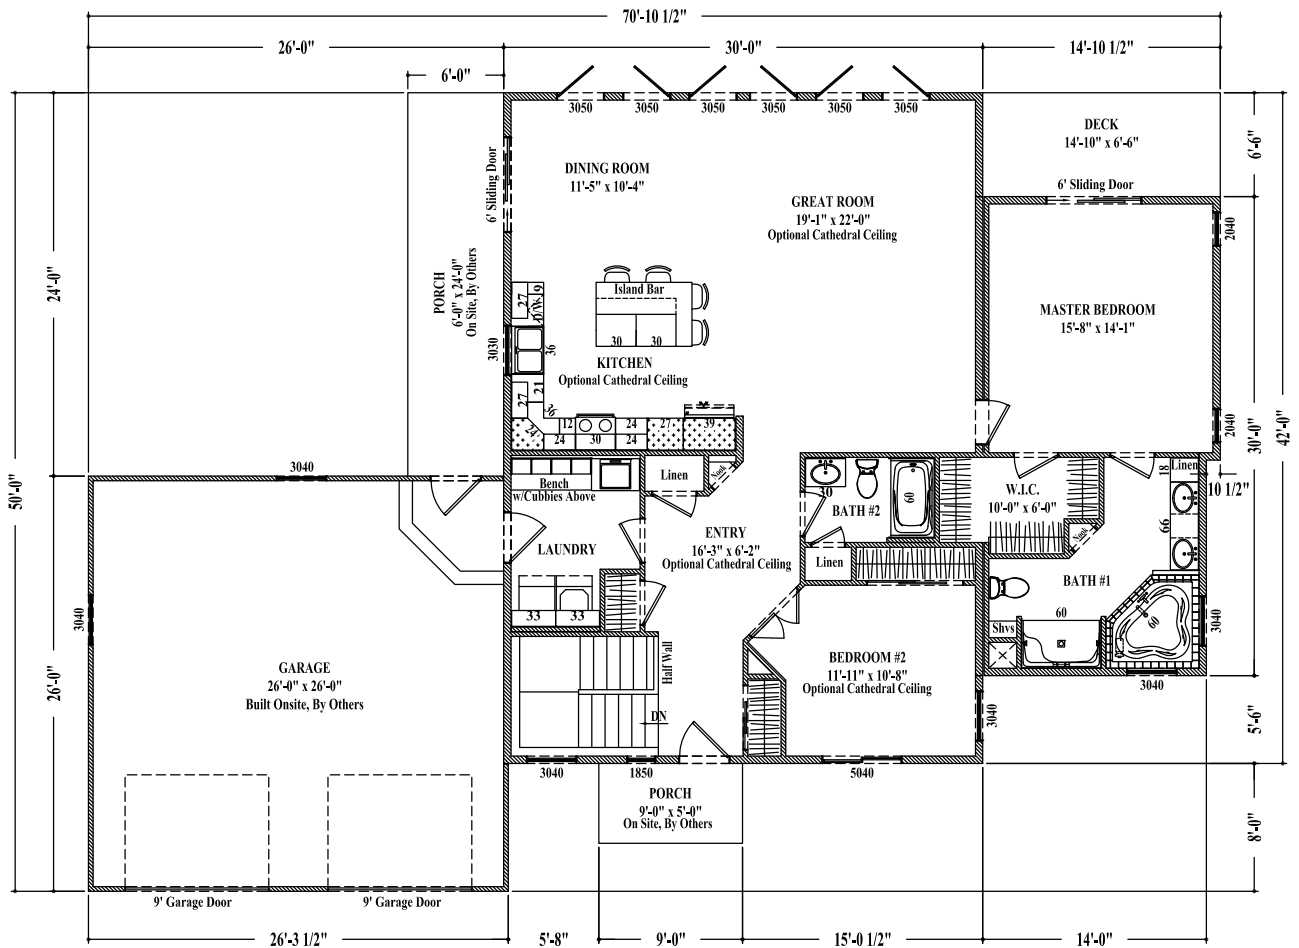

2 Bedrooms, 2 Baths

Dillion II

100

1,695 sq ft

© 2010-2015 Wardcraft Homes