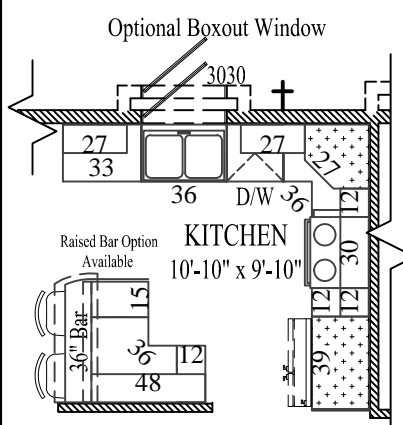

Optional 60"x 54" Island Countertop is Square/Wood edged Laminate or Corian

Standard 42" Island Countertop is Double Roll Laminate

Optional Kitchen

ATWOOD II
House - 1344 sq. feet Copyright © 2017
WARDCRAFT HOMES, INC.
"A REPUTATION BUILT ON PRIDE & QUALITY"™
1 - 888 - WARDCRAFT www.wardcraft.com

Optional Freestanding Tub w/Showers, Benches and Shelves

Optional 60"x 54" Island Countertop is Square/Wood edged Laminate or Corian

Standard 42" Island Countertop is Double Roll Laminate

Optional Kitchen

Optional Office in p/o Bedroom #2

Optional Freestanding Tub w/Showers, Benches and Shelves