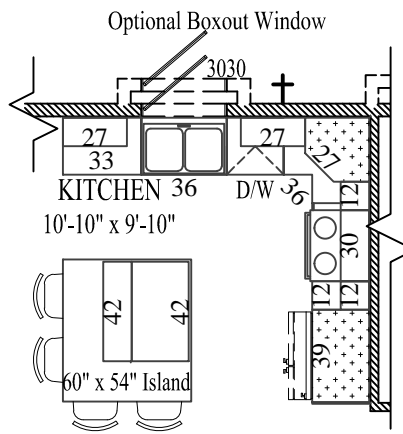

Optional 60"x 54" Island Countertop is Square/Wood edged Laminate or Corian

Standard 42" Island Countertop is Double Roll Laminate

Optional Kitchen

ATWOOD II
House - 1344 sq. feet Copyright © 2017
WARDCRAFT HOMES, INC.
"A REPUTATION BUILT ON PRIDE & QUALITY"™
1 - 888 - WARDCRAFT www.wardcraft.com

Optional Freestanding Tub w/Showers, Benches and Shelves

Optional 60"x 54" Island Countertop is Square/Wood edged Laminate or Corian

Standard 42" Island Countertop is Double Roll Laminate

Optional Kitchen