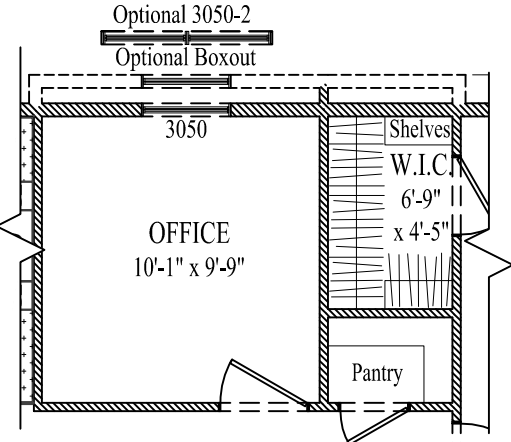

Optional Freestanding Tub w/Showers, Benches and Shelves

Optional 60"x 54" Island Countertop is Square/Wood edged Laminate or Corian

Standard 42" Island Countertop is Double Roll Laminate

Optional Kitchen

Optional Office in p/o Bedroom #2

Optional Freestanding Tub w/Showers, Benches and Shelves