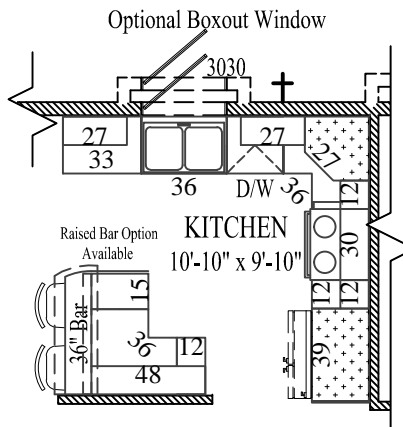

Optional 60"x 54" Island Countertop is Square/Wood edged Laminate or Corian

Standard 42" Island Countertop is Double Roll Laminate

Optional Kitchen

ATWOOD II
House - 1344 sq. feet Copyright © 2017
WARDCRAFT HOMES, INC.
"A REPUTATION BUILT ON PRIDE & QUALITY"™
1 - 888 - WARDCRAFT www.wardcraft.com

Optional Freestanding Tub w/Showers, Benches and Shelves

Optional 60"x 54" Island Countertop is Square/Wood edged Laminate or Corian

Standard 42" Island Countertop is Double Roll Laminate

Optional Kitchen