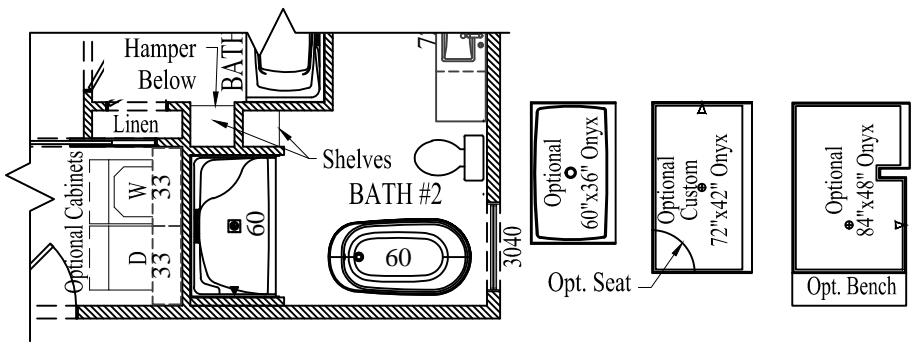

Optional 60"x 54" Island Countertop is Square/Wood edged Laminate or Corian

Standard 42" Island Countertop is Double Roll Laminate

Optional Kitchen

ATWOOD II
House - 1344 sq. feet Copyright © 2017
WARDCRAFT HOMES, INC.
"A REPUTATION BUILT ON PRIDE & QUALITY"™
1 - 888 - WARDCRAFT www.wardcraft.com

Optional Freestanding Tub w/Showers, Benches and Shelves

Optional 60"x 54" Island Countertop is Square/Wood edged Laminate or Corian

Standard 42" Island Countertop is Double Roll Laminate

Optional Kitchen

Optional Office in p/o Bedroom #2

Optional Freestanding Tub w/Showers, Benches and Shelves