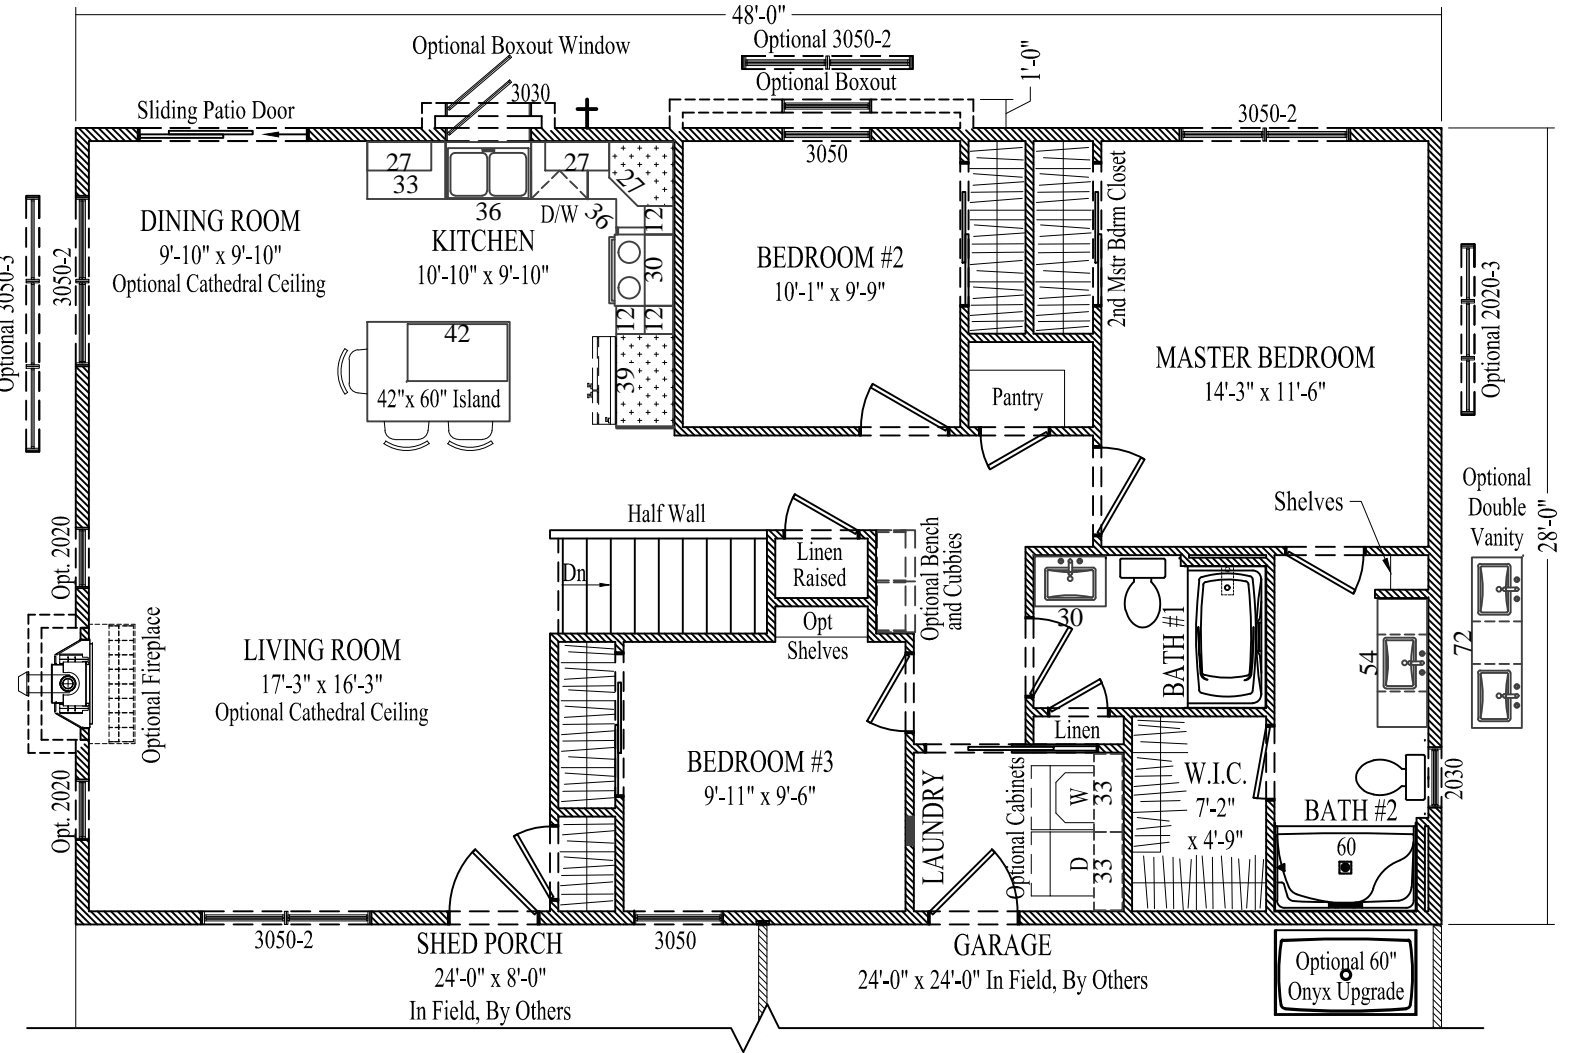

Optional 60"x 54" Island Countertop is Square/Wood edged Laminate or Corian

Standard 42" Island Countertop is Double Roll Laminate

Optional Kitchen

ATWOOD II
House - 1344 sq. feet Copyright © 2017
WARDCRAFT HOMES, INC.
"A REPUTATION BUILT ON PRIDE & QUALITY"™
1 - 888 - WARDCRAFT www.wardcraft.com

Optional Freestanding Tub w/Showers, Benches and Shelves

Optional 60"x 54" Island Countertop is Square/Wood edged Laminate or Corian

Standard 42" Island Countertop is Double Roll Laminate

Optional Kitchen

Optional Office in p/o Bedroom #2

Optional Freestanding Tub w/Showers, Benches and Shelves