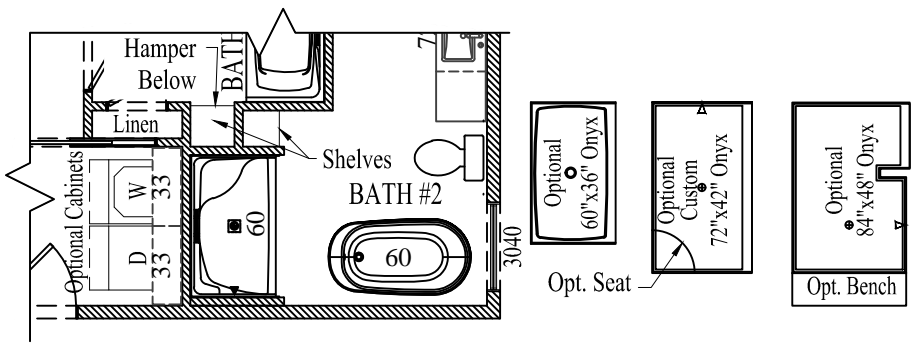

Optional Freestanding Tub w/Showers, Benches and Shelves

Optional 60"x 54" Island Countertop is Square/Wood edged Laminate or Corian

Standard 42" Island Countertop is Double Roll Laminate

Optional Kitchen

Optional Office in p/o Bedroom #2

Optional Freestanding Tub w/Showers, Benches and Shelves