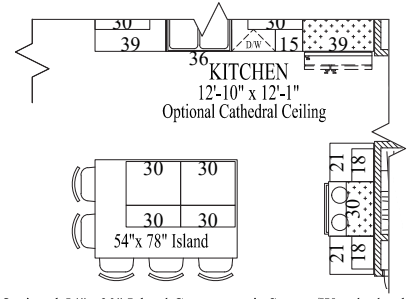

www.wardcraft.com
1-888-WARDCRAFT

3 Bedrooms, 2 Baths

Jamestown

Optional Angled Kitchen Bar

Optional 54" x 90" Island Countertop is Square/Wood edged Laminate or Corian

Standard 42" Island Countertop is Double Roll Laminate

Porch style, size, post location, window location & larger garages may have been customized, refer to floorplans for standard placement.
© 2003-2017 Wardcraft Homes

1,540 sq ft