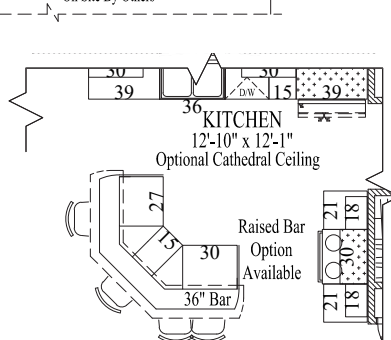

www.wardcraft.com
1-888-WARDCRAFT

3 Bedrooms, 2 Baths

Jamestown

Optional Angled Kitchen Bar

Optional 54" x 90" Island Countertop is Square/Wood edged Laminate or Corian

Standard 42" Island Countertop is Double Roll Laminate

Porch style, size, post location, window location & larger garages may have been customized, refer to floorplans for standard placement.
© 2003-2017 Wardcraft Homes

1,540 sq ft