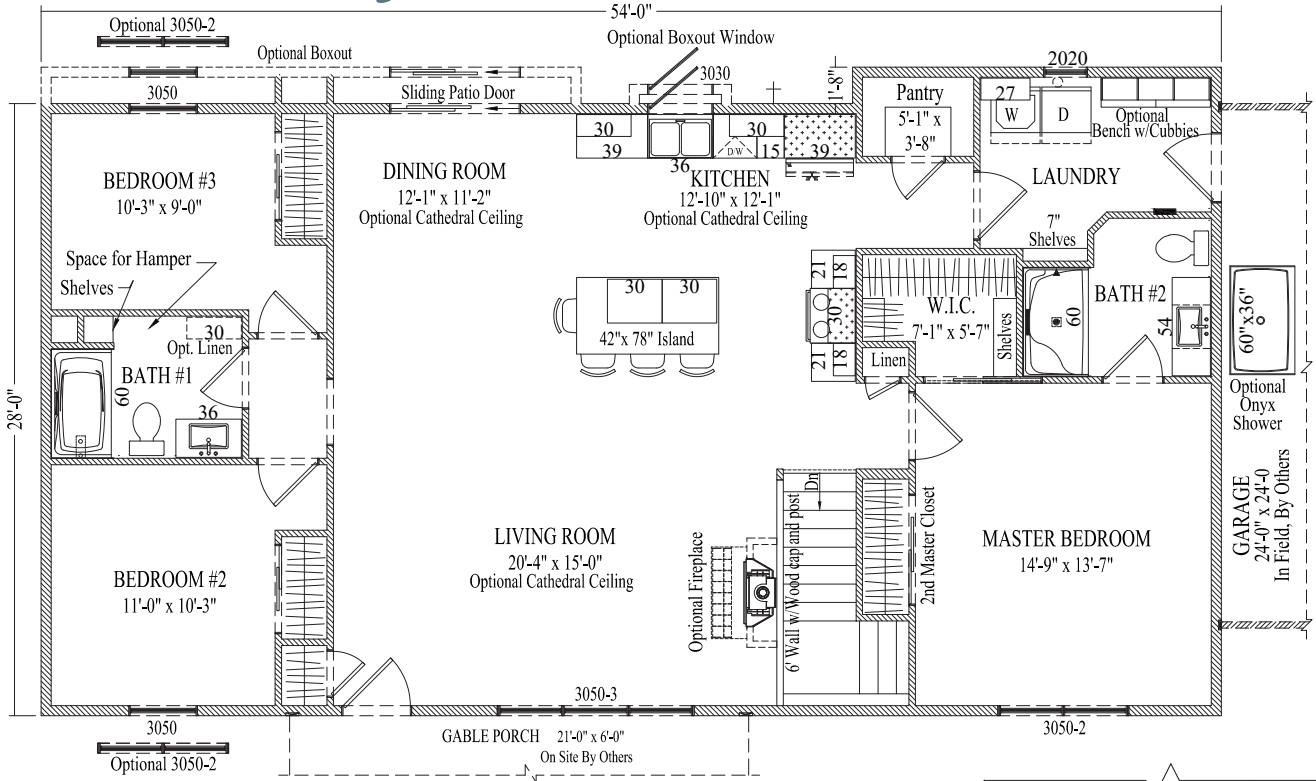

www.wardcraft.com
1-888-WARDCRAFT

3 Bedrooms, 2 Baths

Jamestown

Optional Angled Kitchen Bar

Optional 54" x 90" Island Countertop is Square/Wood edged Laminate or Corian

Standard 42" Island Countertop is Double Roll Laminate

Porch style, size, post location, window location & larger garages may have been customized, refer to floorplans for standard placement.
© 2003-2017 Wardcraft Homes

1,540 sq ft