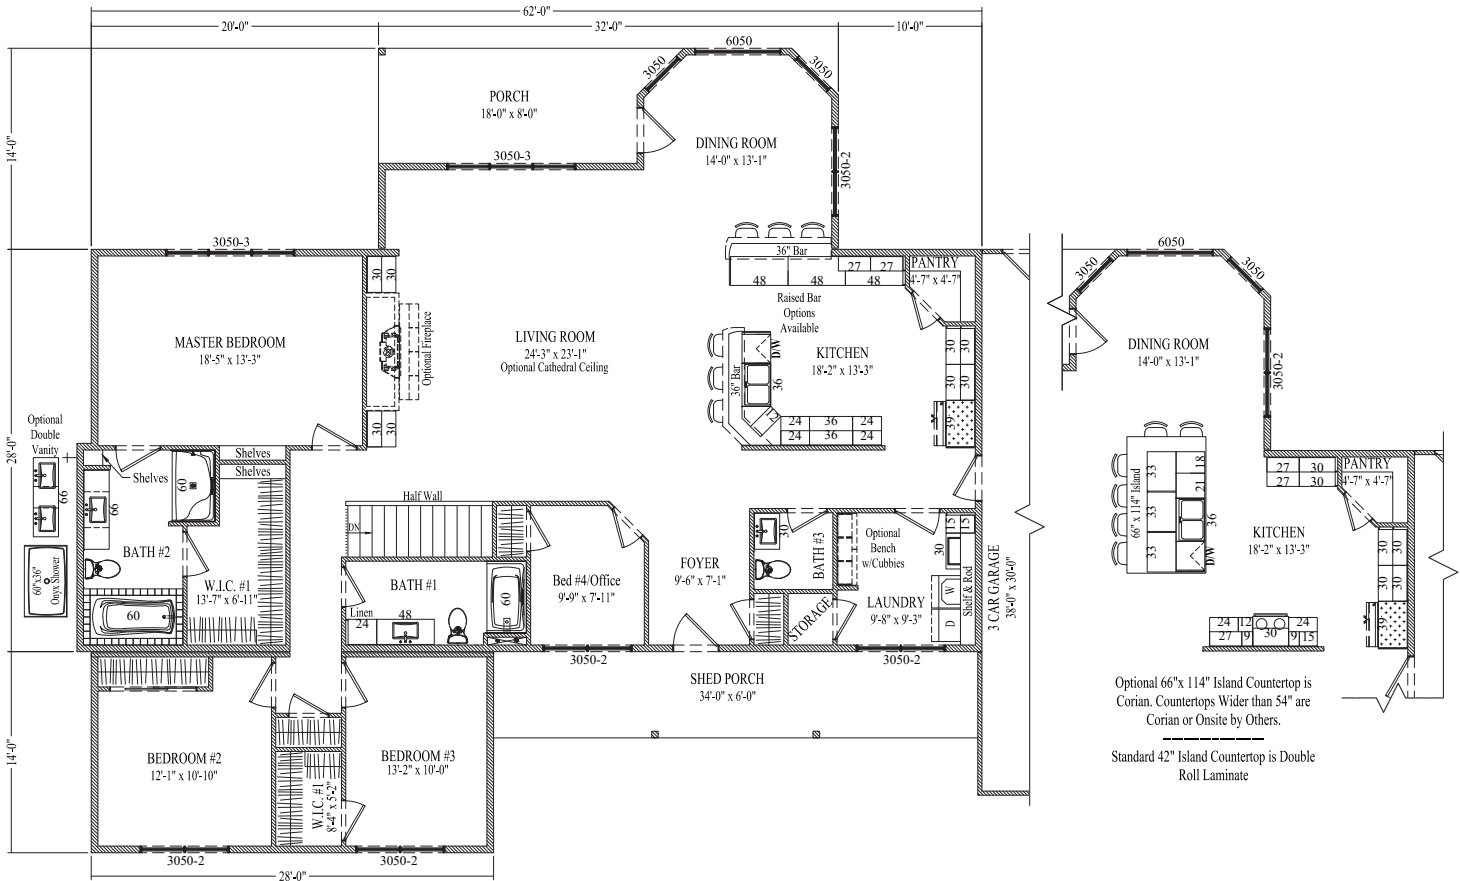

www.wardcraft.com  
1-888-WARDCRAFT

3 Bedrooms, 2½ Baths & Office/4th Bedroom

# Brighton

Porch style, size, post location, window location & larger garages may have been customized, refer to floorplans for standard placement.

© 2013-2017 Wardcraft Homes

2,436 sq ft