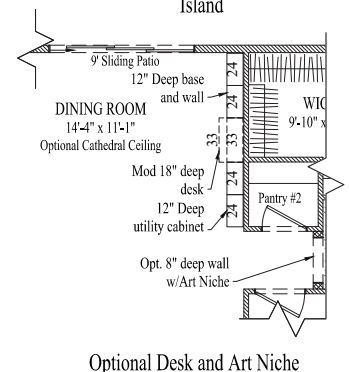

www.wardcraft.com
1-888-WARDCRAFT

3 Bedrooms, 2 Baths & Office

Hanover

94

Optional 54" x 90" Island
Countertop is Square/Wood edged
Laminate or Corian

Standard 42" Island Countertop is
Double Roll Laminate

Optional Angled Kitchen
Island

NOTE: Offices between the Hanover
and Hanover II are interchangeable.

Master Bath w/Large WIC Option

Master Bath w/Freestanding Tub Option

Optional Desk and Art Niche

1,860 sq ft