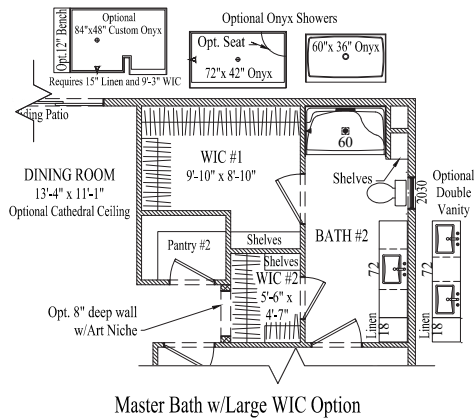

www.wardcraft.com
1-888-WARDCRAFT

3 Bedrooms, 2 Baths & Office

Hanover

94

Optional 54" x 90" Island
Countertop is Square/Wood edged
Laminate or Corian

Standard 42" Island Countertop is
Double Roll Laminate

Optional Angled Kitchen
Island

NOTE: Offices between the Hanover
and Hanover II are interchangeable.

Master Bath w/Large WIC Option

Master Bath w/Freestanding Tub Option

Optional Desk and Art Niche

1,860 sq ft

Porch style, size, post location, window location & larger garages may have been customized, refer to floorplans for standard placement.
© 2011-2017 Wardcraft Homes