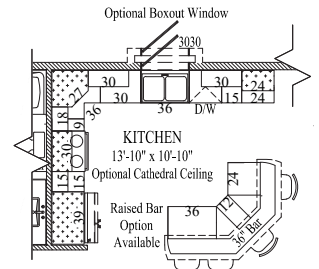

www.wardcraft.com
1-888-WARDCRAFT

3 Bedrooms, 2 Baths & Office

Hanover

94

Optional 54" x 90" Island
Countertop is Square/Wood edged
Laminate or Corian

Standard 42" Island Countertop is
Double Roll Laminate

Optional Angled Kitchen
Island

NOTE: Offices between the Hanover
and Hanover II are interchangeable.

Master Bath w/Large WIC Option

Master Bath w/Freestanding Tub Option

Optional Desk and Art Niche

1,860 sq ft