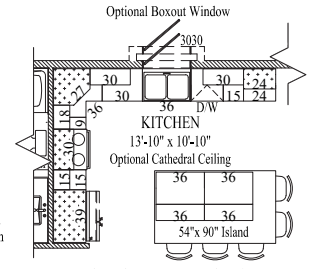

www.wardcraft.com
1-888-WARDCRAFT

3 Bedrooms, 2 Baths & Office

Hanover

94

Optional 54" x 90" Island
Countertop is Square/Wood edged
Laminate or Corian

Standard 42" Island Countertop is
Double Roll Laminate

Optional Angled Kitchen
Island

NOTE: Offices between the Hanover
and Hanover II are interchangeable.

Master Bath w/Large WIC Option

Master Bath w/Freestanding Tub Option

Optional Desk and Art Niche

1,860 sq ft