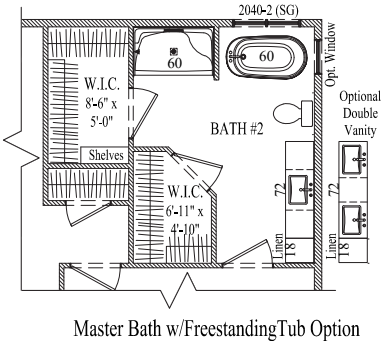

www.wardcraft.com
1-888-WARDCRAFT

3 Bedrooms, 2 Baths & Office

Hanover

94

Optional 54" x 90" Island
Countertop is Square/Wood edged
Laminate or Corian

Standard 42" Island Countertop is
Double Roll Laminate

Optional Angled Kitchen
Island

NOTE: Offices between the Hanover
and Hanover II are interchangeable.

Master Bath w/Large WIC Option

Master Bath w/Freestanding Tub Option

Optional Desk and Art Niche

1,860 sq ft

Porch style, size, post location, window location & larger garages may have been customized, refer to floorplans for standard placement.
© 2011-2017 Wardcraft Homes