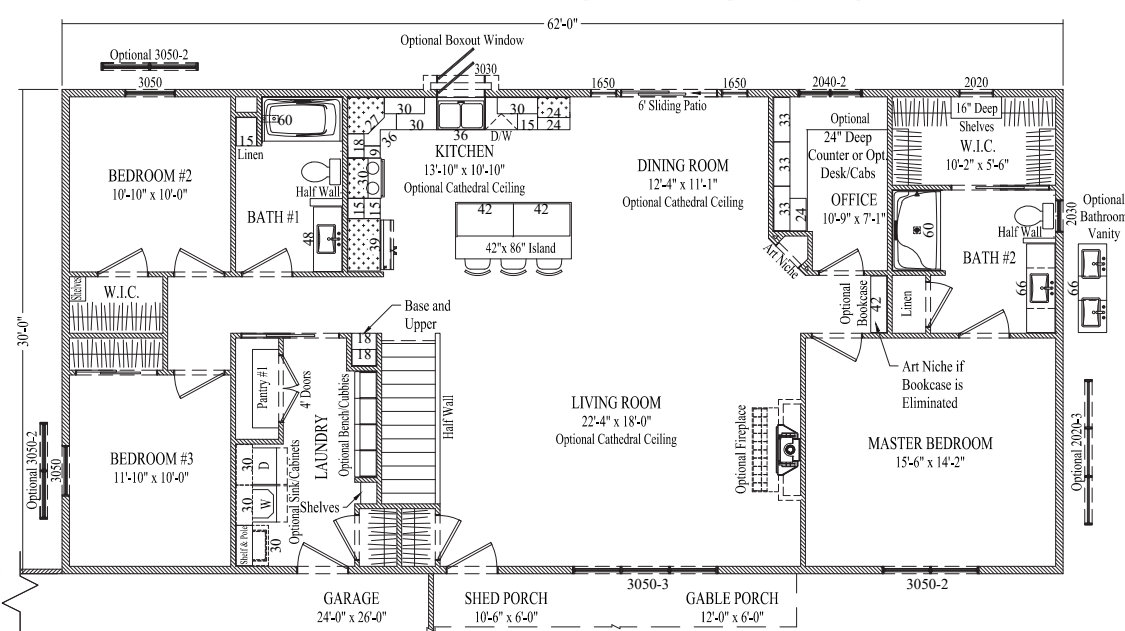

www.wardcraft.com
1-888-WARDCRAFT

3 Bedrooms, 2 Baths & Office

Hanover

94

Optional 54" x 90" Island
Countertop is Square/Wood edged
Laminate or Corian

Standard 42" Island Countertop is
Double Roll Laminate

Optional Angled Kitchen
Island

NOTE: Offices between the Hanover
and Hanover II are interchangeable.

Master Bath w/Large WIC Option

Master Bath w/Freestanding Tub Option

Optional Desk and Art Niche

1,860 sq ft

Porch style, size, post location, window location & larger garages may have been customized, refer to floorplans for standard placement.
© 2011-2017 Wardcraft Homes