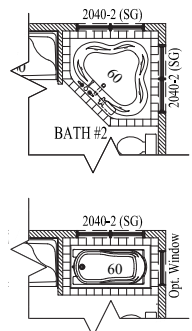

www.wardcraft.com
1-888-WARDCRAFT

3 Bedrooms, 2 Baths & Office

Hanover

94

Optional 54" x 90" Island
Countertop is Square/Wood edged
Laminate or Corian

Standard 42" Island Countertop is
Double Roll Laminate

Optional Angled Kitchen
Island

NOTE: Offices between the Hanover
and Hanover II are interchangeable.

Master Bath w/Large WIC Option

Master Bath w/Freestanding Tub Option

Optional Desk and Art Niche

1,860 sq ft