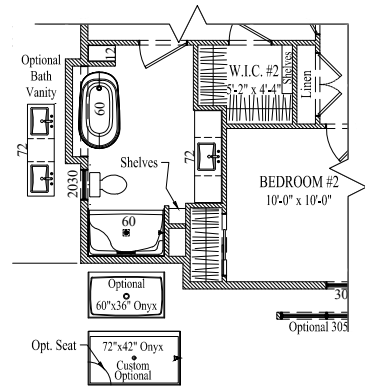

# Scottsbluff

Optional 54" x 86" Island  
Countertop is Square/Wood  
edged Laminate or Corian

Standard 42" Island  
Countertop is Double Roll  
Laminate

Optional Laundry  
w/ Half Bath

Optional Master Bath

Optional Master Bath w/  
Larger Bedroom #3

1,923 sq ft

Porch style, size, post location, window location & larger garages may have been customized, refer to floorplans for standard placement.  
© 2017 Wardcraft Homes