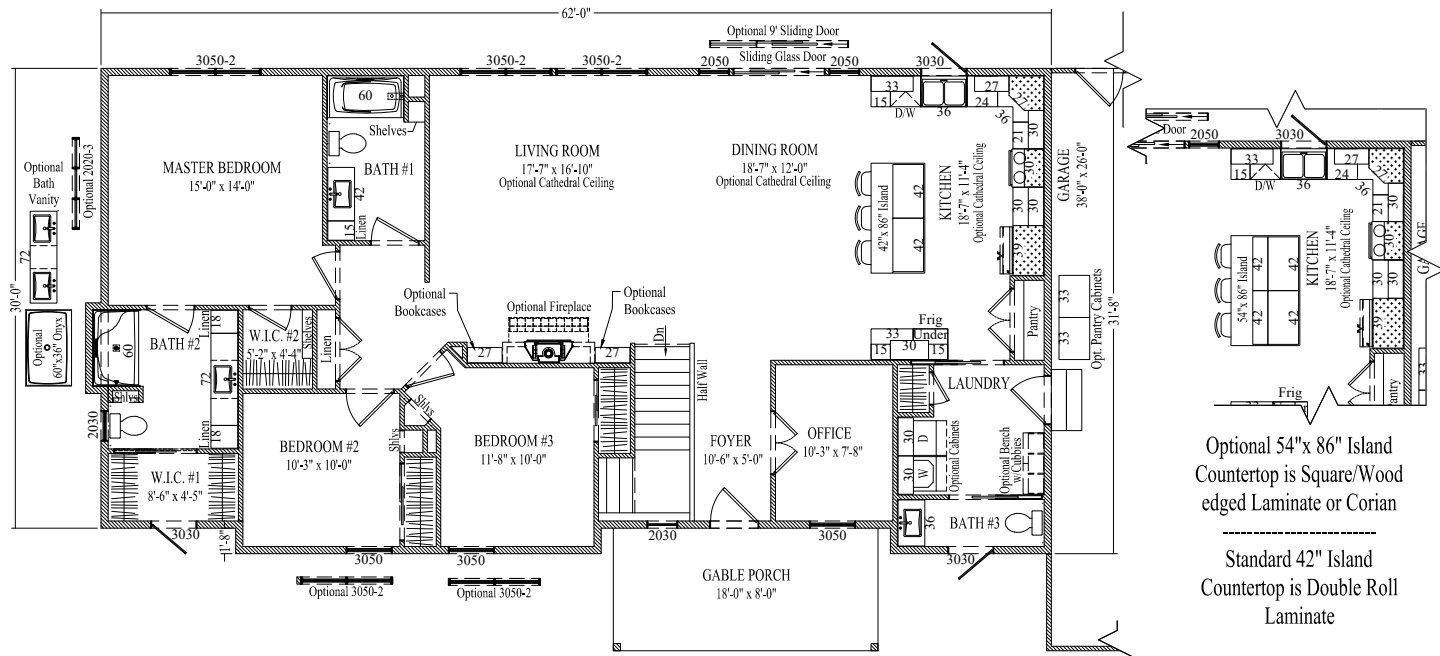

www.wardcraft.com  
1-888-WARDCRAFT

3 Bedrooms, 2½ Baths & Office

# Scottsbluff

Optional 54" x 86" Island  
Countertop is Square/Wood  
edged Laminate or Corian

Standard 42" Island  
Countertop is Double Roll  
Laminate

Optional Laundry  
w/ Half Bath

Optional Master Bath

Optional Master Bath w/  
Larger Bedroom #3

1,923 sq ft

Porch style, size, post location, window location & larger garages may have been customized, refer to floorplans for standard placement.  
© 2017 Wardcraft Homes