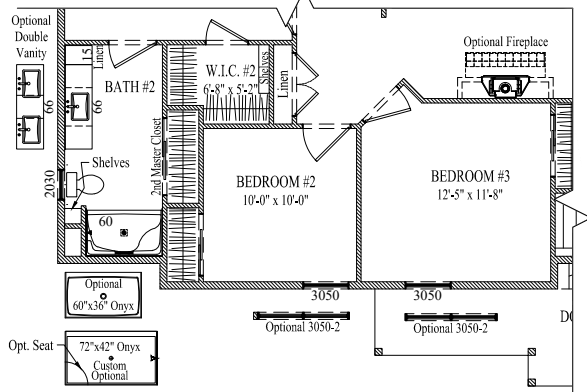

# Scottsbluff

Optional 54" x 86" Island  
Countertop is Square/Wood  
edged Laminate or Corian

Standard 42" Island  
Countertop is Double Roll  
Laminate

Optional Laundry  
w/ Half Bath

Optional Master Bath

Optional Master Bath w/  
Larger Bedroom #3

1,923 sq ft

Porch style, size, post location, window location & larger garages may have been customized, refer to floorplans for standard placement.  
© 2017 Wardcraft Homes