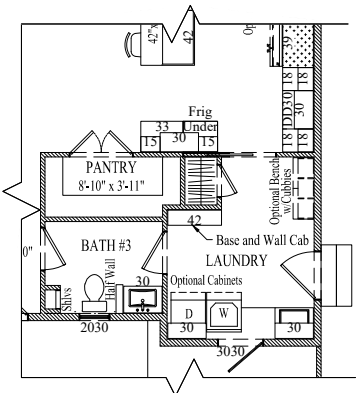

www.wardcraft.com  
1-888-WARDCRAFT

3 Bedrooms, 2½ Baths & Office

# Scottsbluff

Optional 54" x 86" Island  
Countertop is Square/Wood  
edged Laminate or Corian

Standard 42" Island  
Countertop is Double Roll  
Laminate

Optional Laundry  
w/ Half Bath

Optional Master Bath

Optional Master Bath w/  
Larger Bedroom #3

1,923 sq ft

Porch style, size, post location, window location & larger garages may have been customized, refer to floorplans for standard placement.  
© 2017 Wardcraft Homes