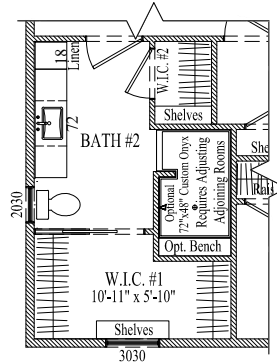

www.wardcraft.com
1-888-WARDCRAFT

4 Bedrooms, 2 Baths

Alexandria II

91

Optional 72"x42" Shower

Optional 84"x48" Shower and Bench

Porch style, size, post location, window location & larger garages may have been customized, refer to floorplans for standard placement.
© 2007-2017 Wardcraft Homes

1,904 sq ft