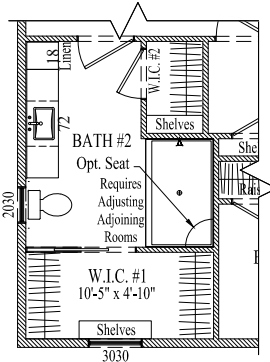

www.wardcraft.com
1-888-WARDCRAFT

4 Bedrooms, 2 Baths

Alexandria II

91

Optional 72"x42" Shower

Optional 84"x48" Shower and Bench

Porch style, size, post location, window location & larger garages may have been customized, refer to floorplans for standard placement.
© 2007-2017 Wardcraft Homes

1,904 sq ft