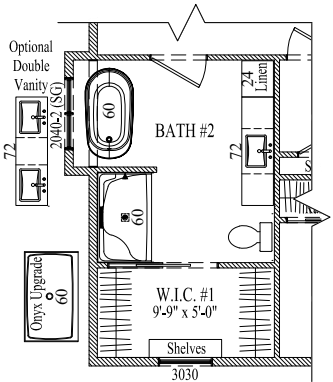

www.wardcraft.com
1-888-WARDCRAFT

4 Bedrooms, 2 Baths

Alexandria II

91

Optional 72"x42" Shower

Optional 84"x48" Shower and Bench

Porch style, size, post location, window location & larger garages may have been customized, refer to floorplans for standard placement.
© 2007-2017 Wardcraft Homes

1,904 sq ft