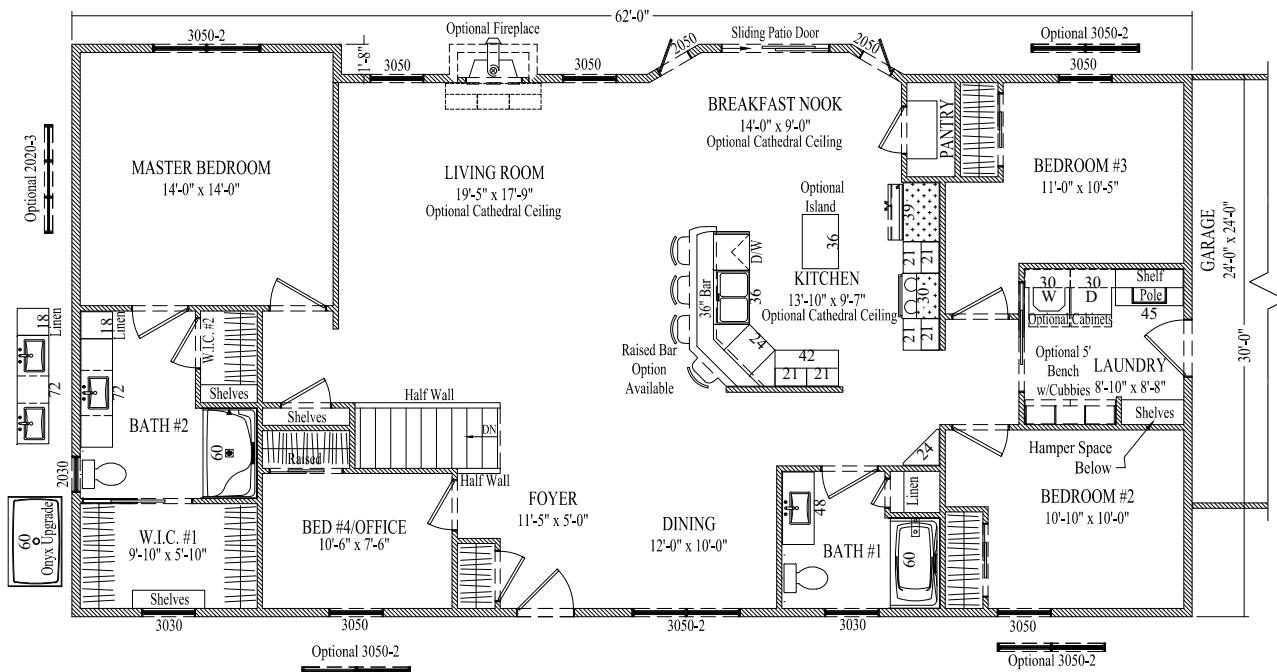

www.wardcraft.com
1-888-WARDCRAFT

4 Bedrooms, 2 Baths

Alexandria II

91

Optional 72"x42" Shower

Optional 84"x48" Shower and Bench

Porch style, size, post location, window location & larger garages may have been customized, refer to floorplans for standard placement.
© 2007-2017 Wardcraft Homes

1,904 sq ft