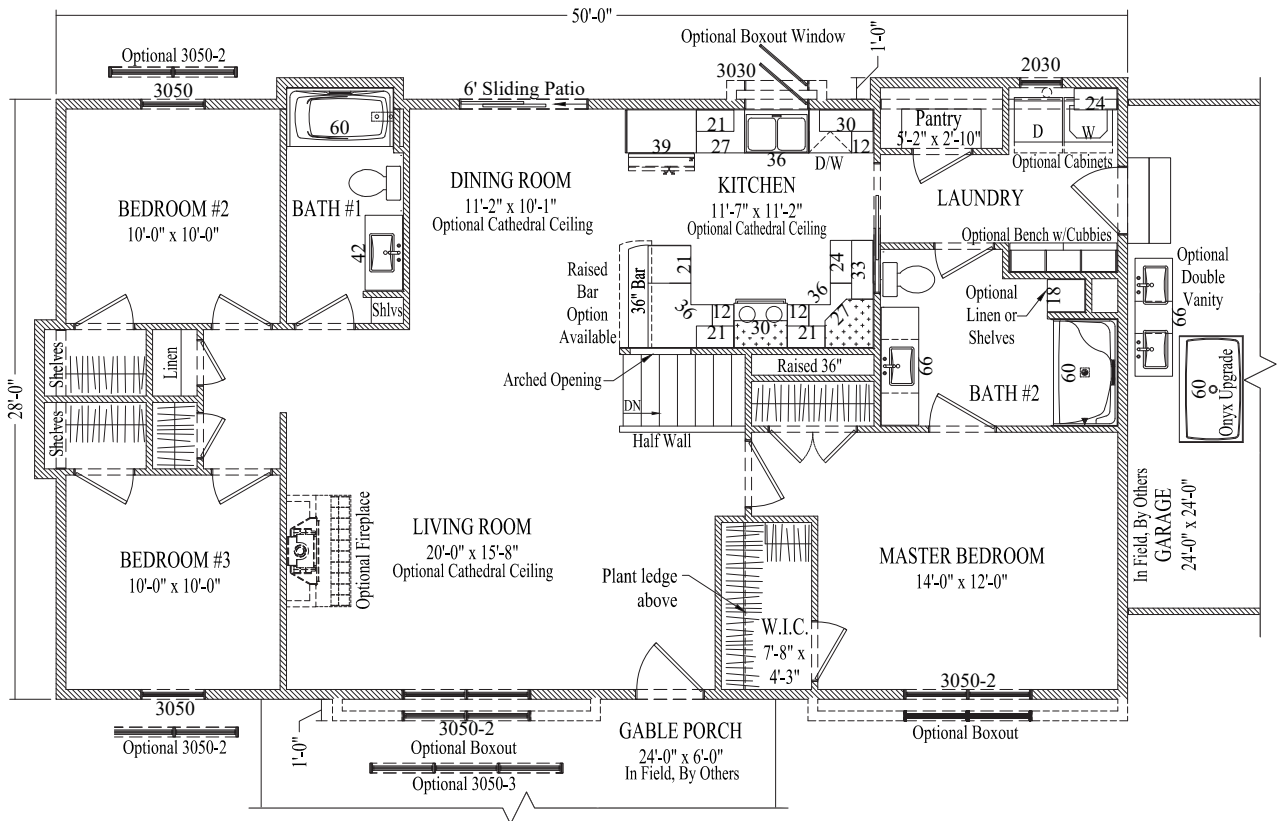

www.wardcraft.com
1-888-WARDCRAFT

3 Bedrooms, 2 Baths

Bridgeport

1,426 sq ft

Porch style, size, post location, window location & larger garages may have been customized, refer to floorplans for standard placement.
© 2004-2017 Wardcraft Homes