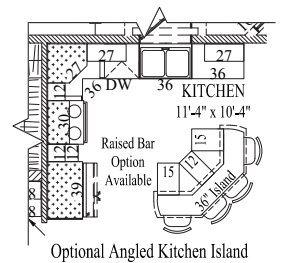

www.wardcraft.com
1-888-WARDCRAFT

3 Bedrooms, 2 Baths

Prescott

1,568 sq ft

Porch style, size, post location, window location & larger garages may have been customized, refer to floorplans for standard placement.
© 1998-2017 Wardcraft Homes