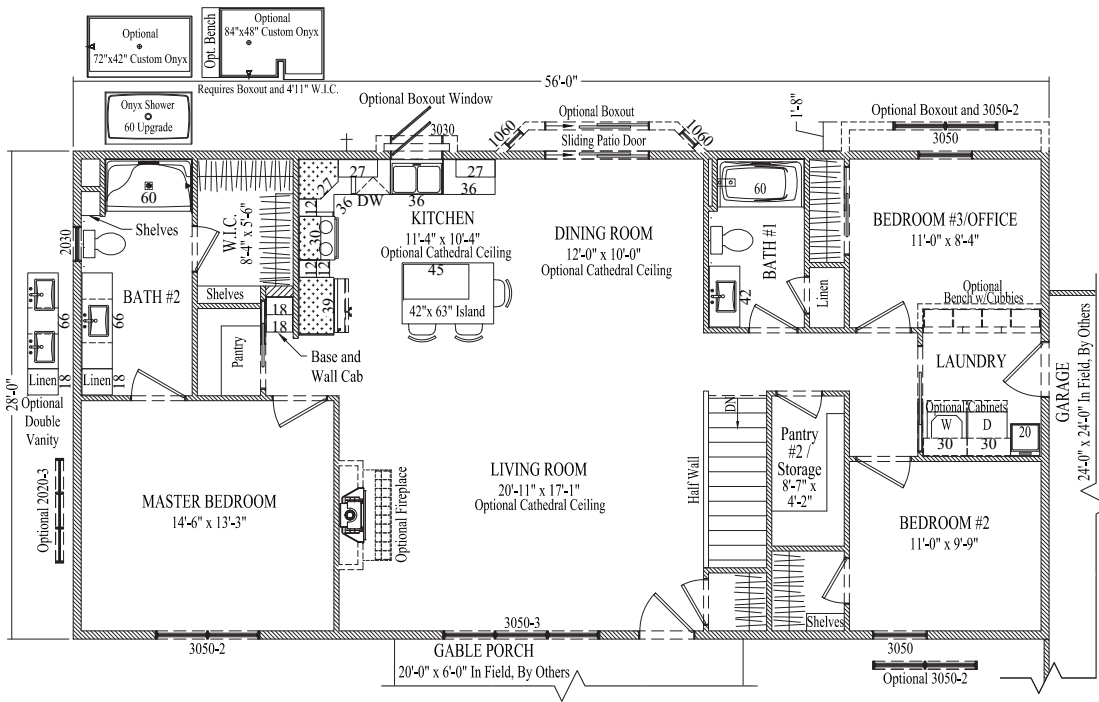

www.wardcraft.com
1-888-WARDCRAFT

3 Bedrooms, 2 Baths

Prescott

1,568 sq ft

Porch style, size, post location, window location & larger garages may have been customized, refer to floorplans for standard placement.
© 1998-2017 Wardcraft Homes