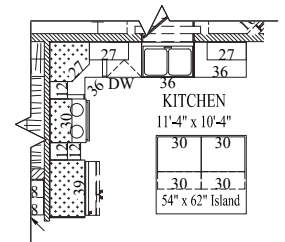

www.wardcraft.com
1-888-WARDCRAFT

3 Bedrooms, 2 Baths

Prescott

1,568 sq ft

Porch style, size, post location, window location & larger garages may have been customized, refer to floorplans for standard placement.
© 1998-2017 Wardcraft Homes