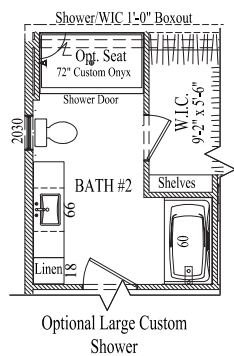

www.wardcraft.com
1-888-WARDCRAFT

3 Bedrooms, 2 Baths

Prescott

1,568 sq ft

Porch style, size, post location, window location & larger garages may have been customized, refer to floorplans for standard placement.
© 1998-2017 Wardcraft Homes