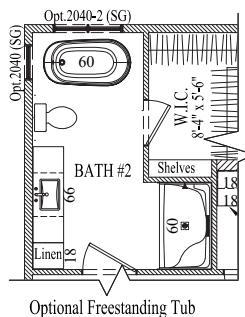

www.wardcraft.com
1-888-WARDCRAFT

3 Bedrooms, 2 Baths

Prescott

1,568 sq ft

Porch style, size, post location, window location & larger garages may have been customized, refer to floorplans for standard placement.
© 1998-2017 Wardcraft Homes