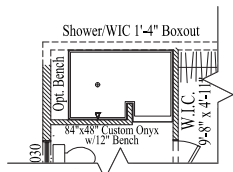

www.wardcraft.com
1-888-WARDCRAFT

3 Bedrooms, 2 Baths

Prescott

1,568 sq ft

Porch style, size, post location, window location & larger garages may have been customized, refer to floorplans for standard placement.
© 1998-2017 Wardcraft Homes