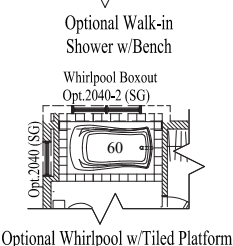

www.wardcraft.com
1-888-WARDCRAFT

3 Bedrooms, 2 Baths

Prescott

1,568 sq ft

Porch style, size, post location, window location & larger garages may have been customized, refer to floorplans for standard placement.
© 1998-2017 Wardcraft Homes