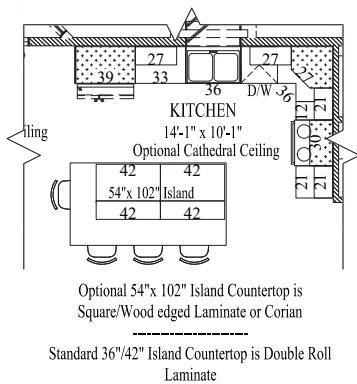

www.wardcraft.com
 1-888-WARDCRAFT

3 Bedrooms, 2½ Baths

McPherson

Under construction standard kitchen shown (sink missing).

Porch style, size, post location, window location & larger garages may have been customized, refer to floorplans for standard placement.
 © 2017 Wardcraft Homes

1,697 sq ft