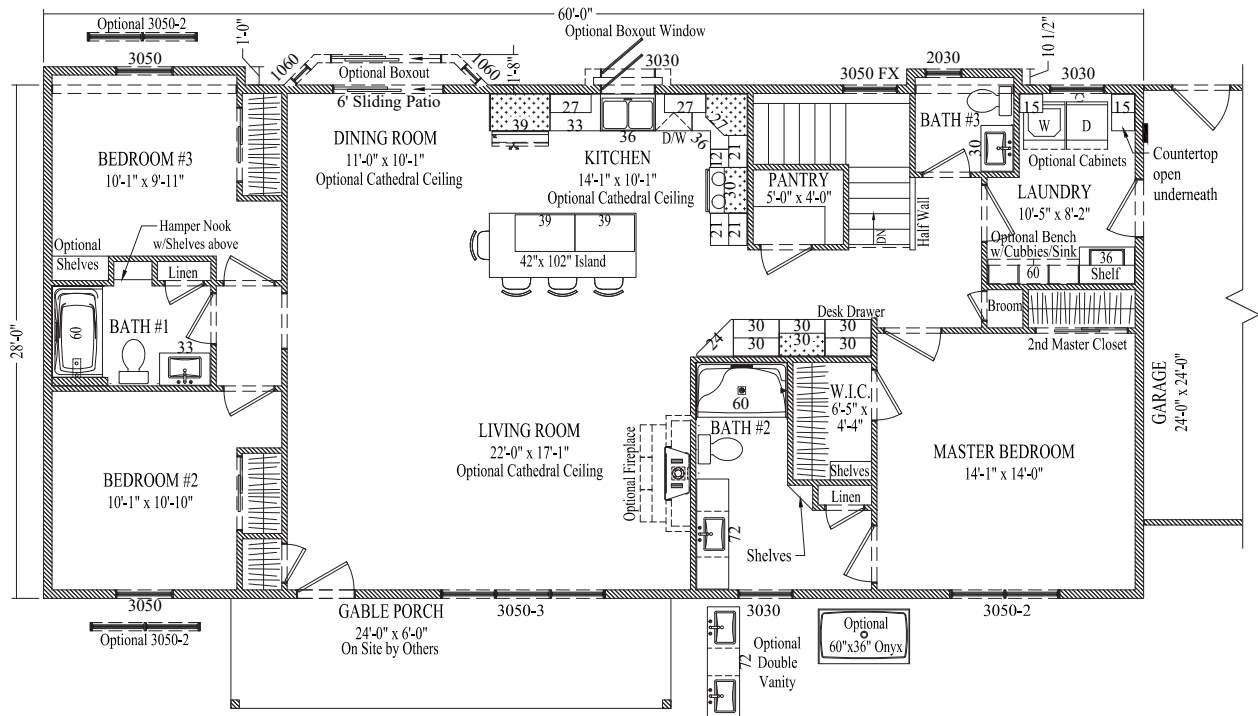

www.wardcraft.com
 1-888-WARDCRAFT

3 Bedrooms, 2½ Baths

McPherson

Under construction standard kitchen shown (sink missing).

Porch style, size, post location, window location & larger garages may have been customized, refer to floorplans for standard placement.
 © 2017 Wardcraft Homes

1,697 sq ft