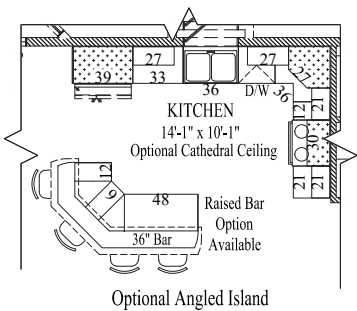

www.wardcraft.com
 1-888-WARDCRAFT

3 Bedrooms, 2½ Baths

McPherson

Under construction standard kitchen shown (sink missing).

Porch style, size, post location, window location & larger garages may have been customized, refer to floorplans for standard placement.
 © 2017 Wardcraft Homes

1,697 sq ft