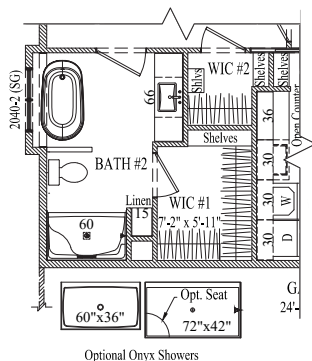

Dormers shown are optional

www.wardcraft.com
1-888-WARDCRAFT

3 Bedrooms, 2 Baths Optional 1/2 Bath

Imperial

Optional Bath w/Free Standing Tub/Boxout

Porch style, size, post location, window location & larger garages may have been customized, refer to floorplans for standard placement.
© 2014-2017 Wardcraft Homes

1,691 sq ft