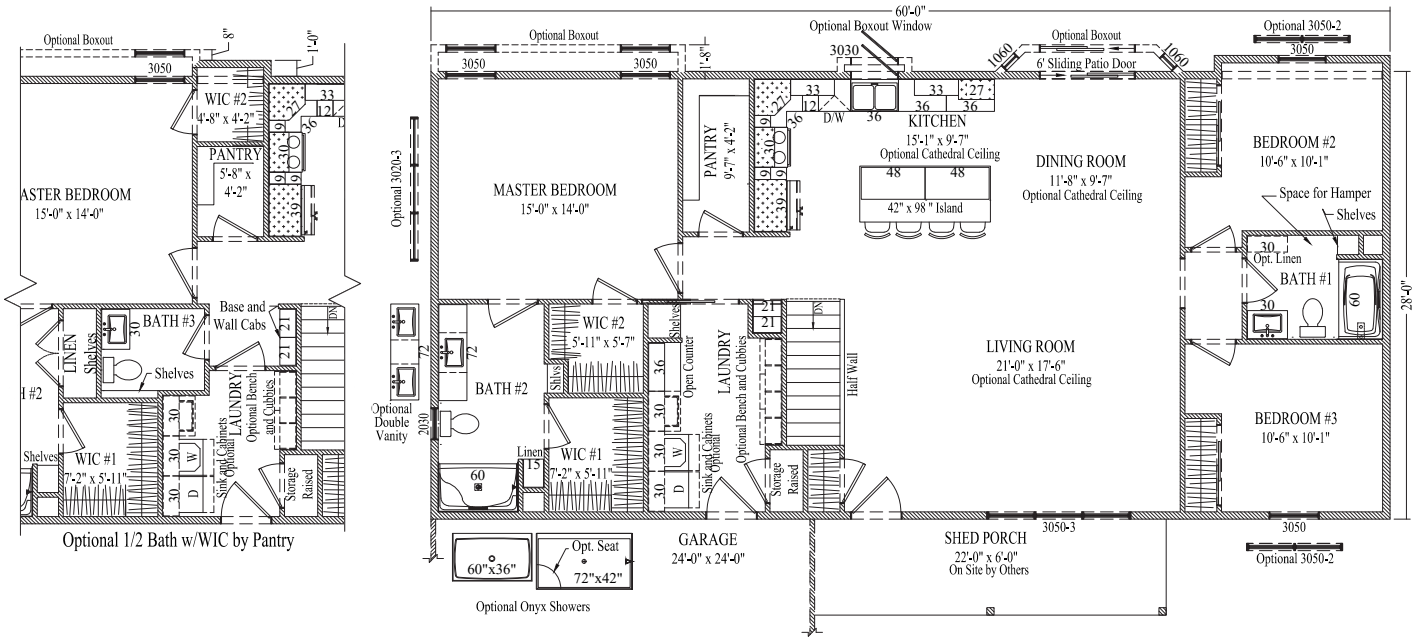

Dormers shown are optional

www.wardcraft.com
1-888-WARDCRAFT

3 Bedrooms, 2 Baths Optional 1/2 Bath

Imperial

Optional Bath w/Free Standing Tub/Boxout

Porch style, size, post location, window location & larger garages may have been customized, refer to floorplans for standard placement.
© 2014-2017 Wardcraft Homes

1,691 sq ft