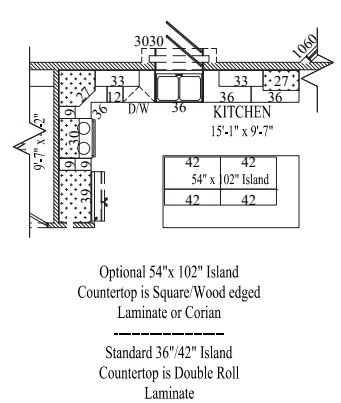

Dormers shown are optional

www.wardcraft.com
1-888-WARDCRAFT

3 Bedrooms, 2 Baths Optional 1/2 Bath

Imperial

Optional Bath w/Free Standing Tub/Boxout

Porch style, size, post location, window location & larger garages may have been customized, refer to floorplans for standard placement.
© 2014-2017 Wardcraft Homes

1,691 sq ft