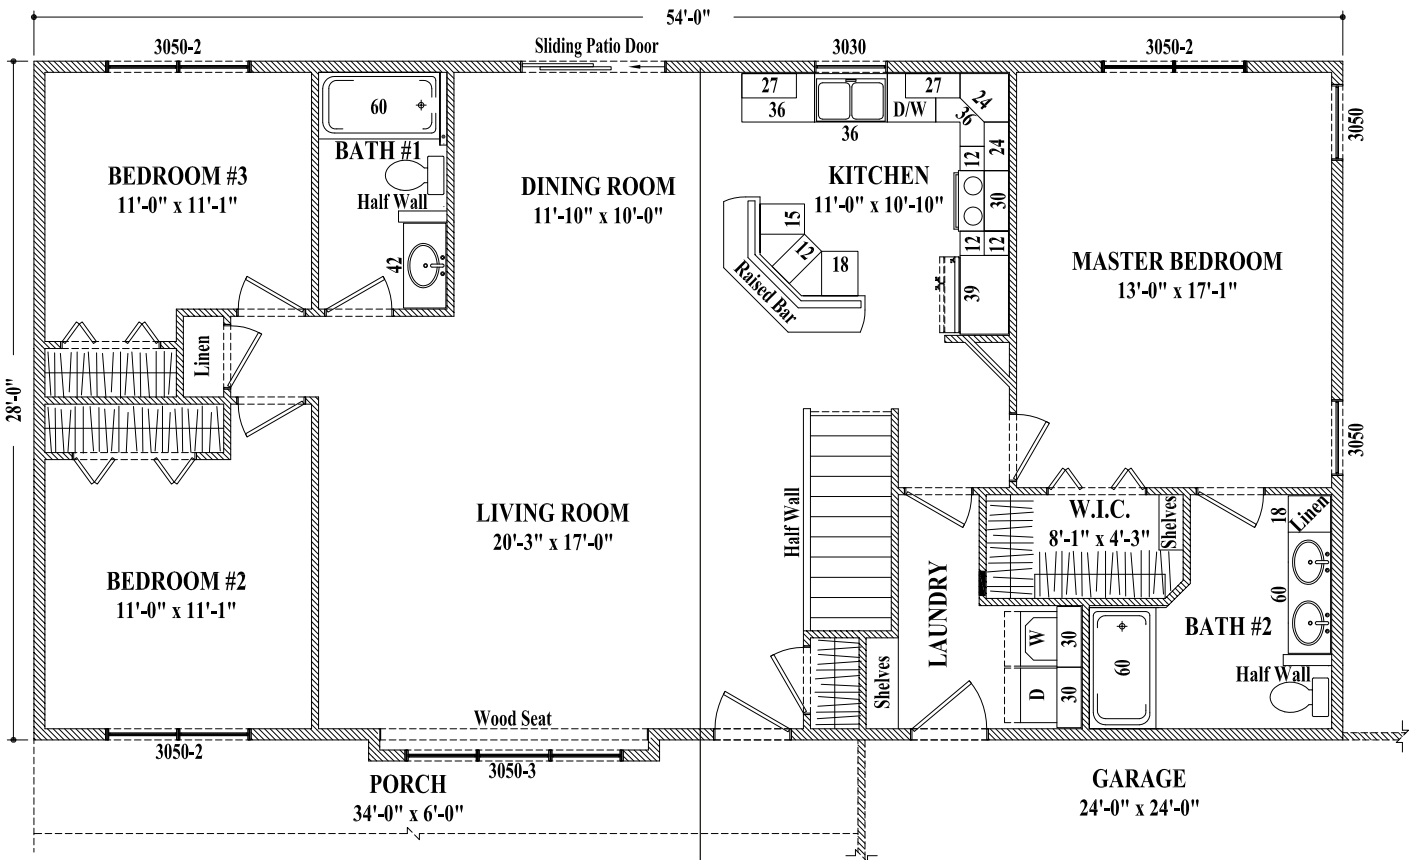

3 Bedrooms, 2 Baths

# Mankato II

Shown with 5/12 roof pitch.

© 2003-2011 Wardcraft Homes

1,512 sq ft